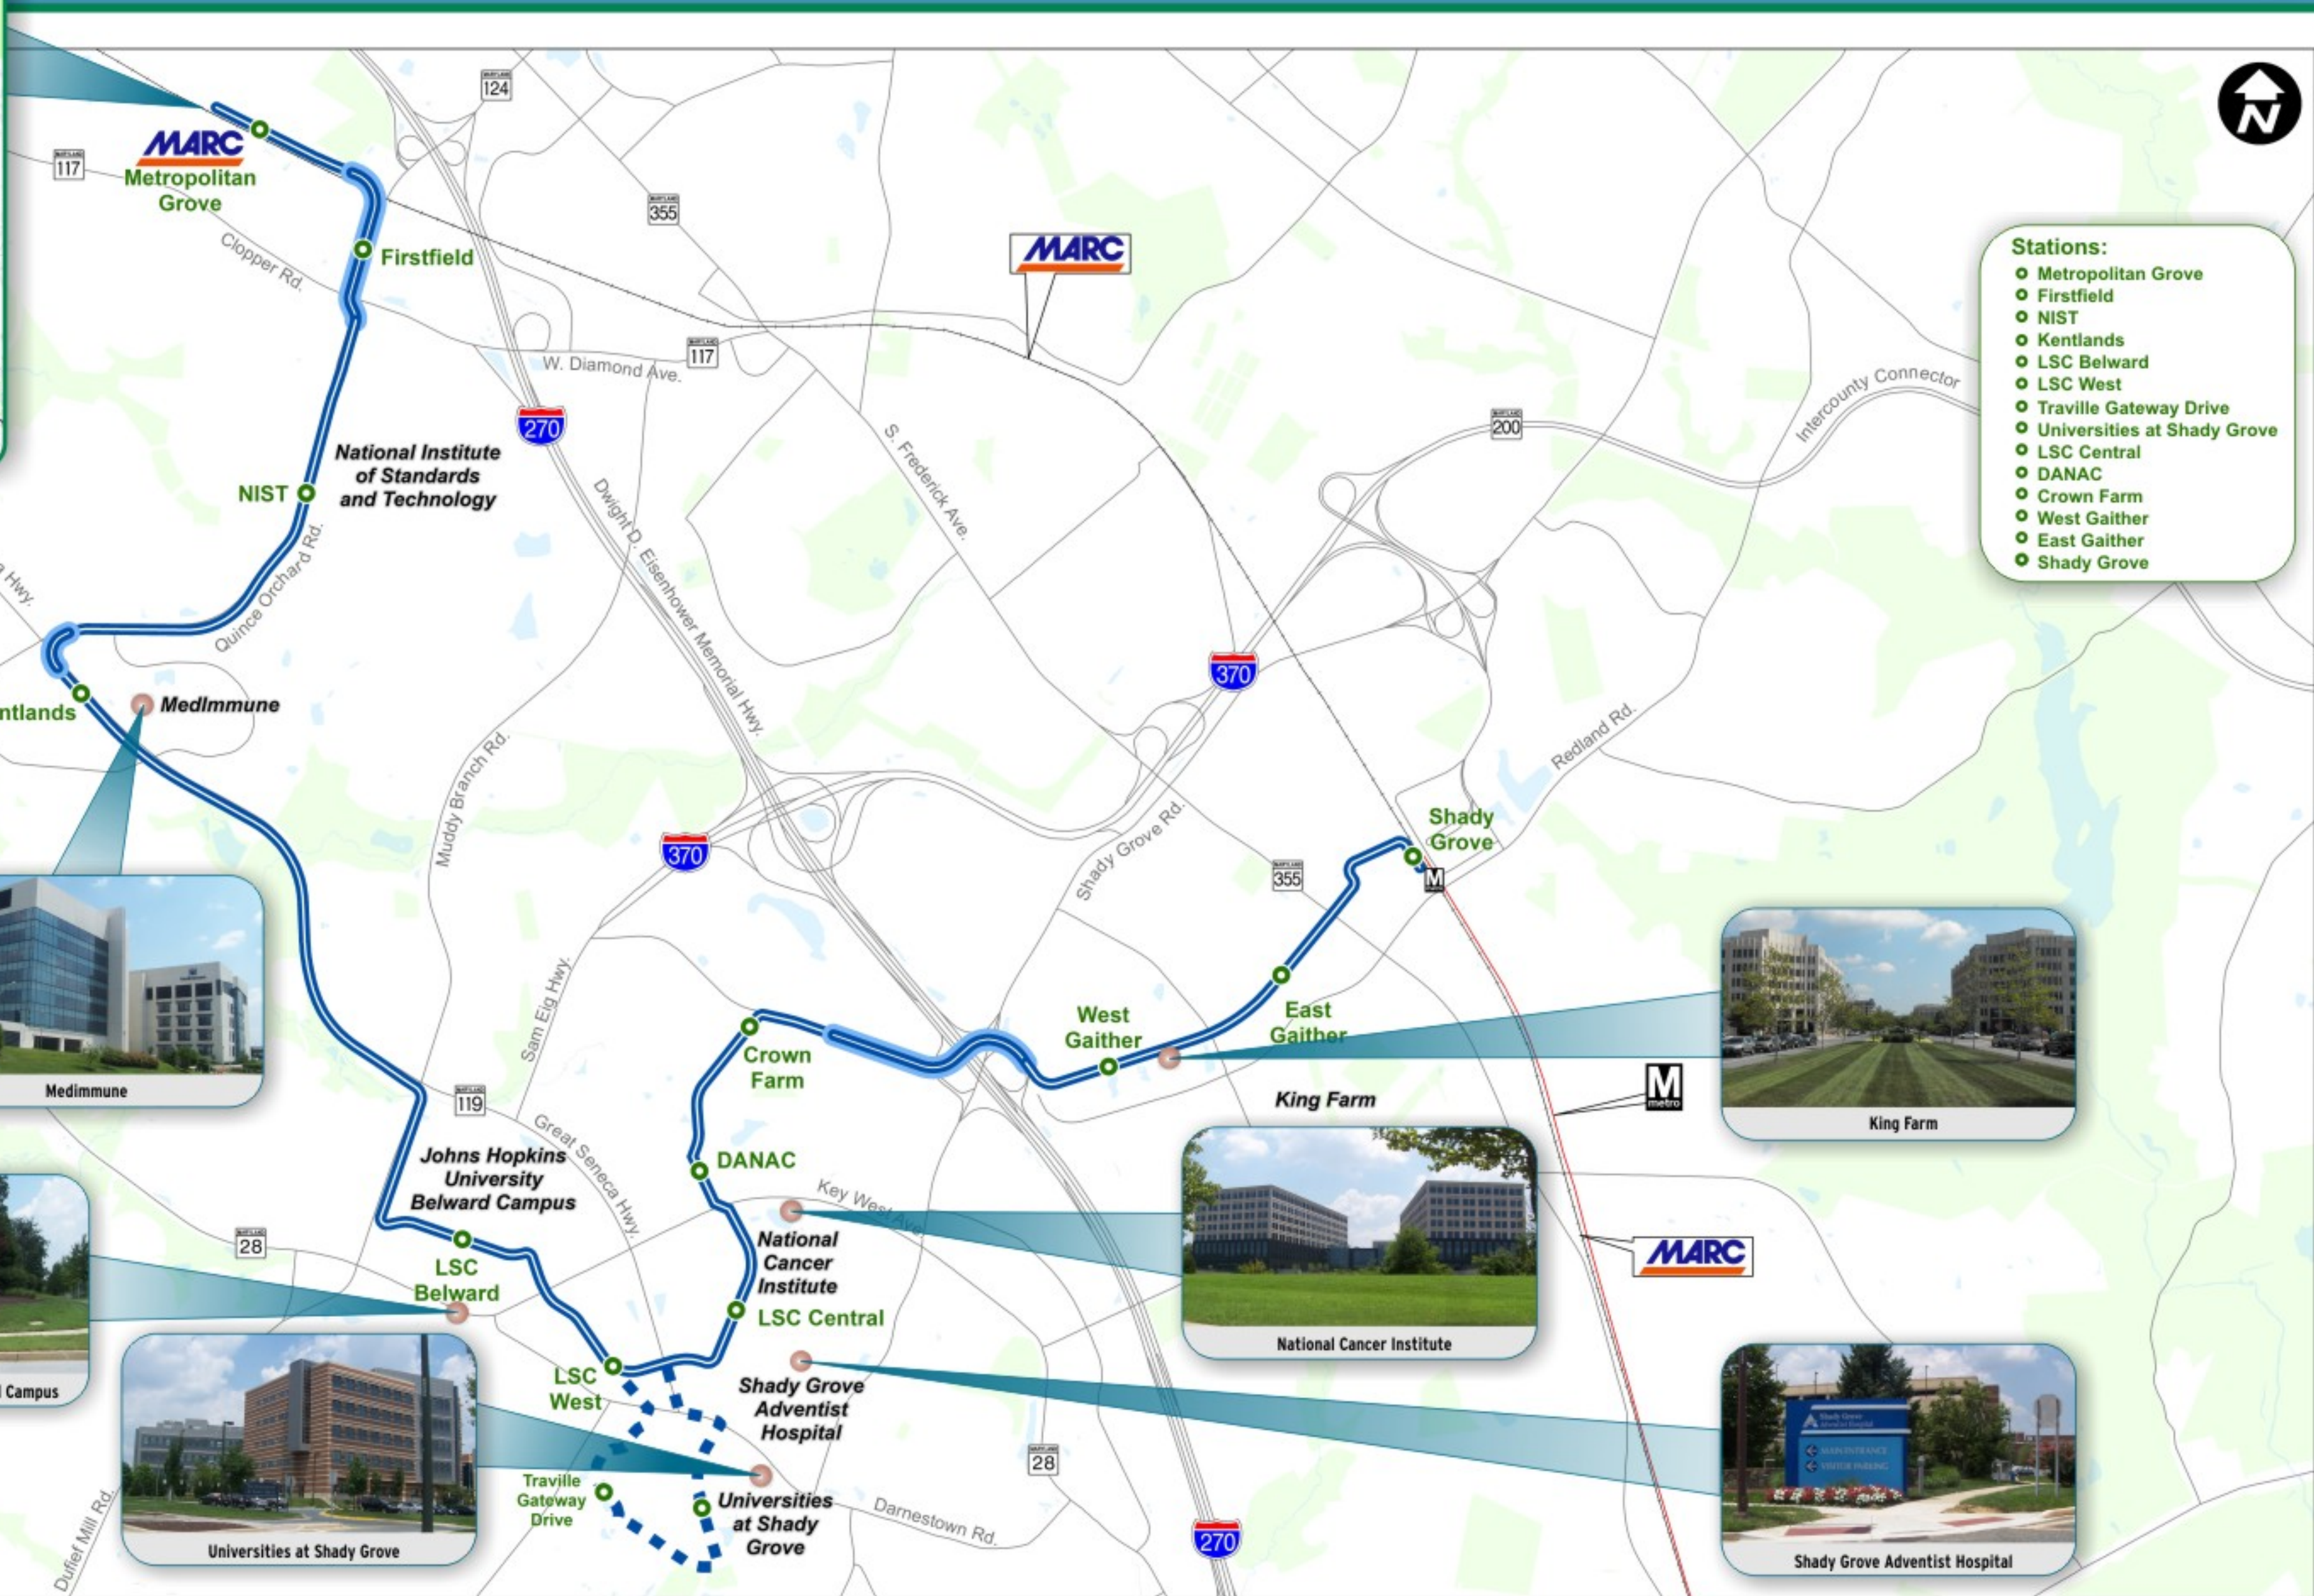

Corridor Cities Transitway

- Stations:**
- Metropolitan Grove
 - Firstfield
 - NIST
 - Kentlands
 - LSC Belward
 - LSC West
 - Traville Gateway Drive
 - Universities at Shady Grove
 - LSC Central
 - DANAC
 - Crown Farm
 - West Gaither
 - East Gaither
 - Shady Grove

- Legend**
- Corridor Cities Transitway (CCT Direct Service)
 - CCT Service via Universities at Shady Grove
 - Aerial Structure
 - Proposed Station Locations
 - MARC Commuter Rail
 - WMATA Metrorail (Red Line)
 - Parks
 - Water